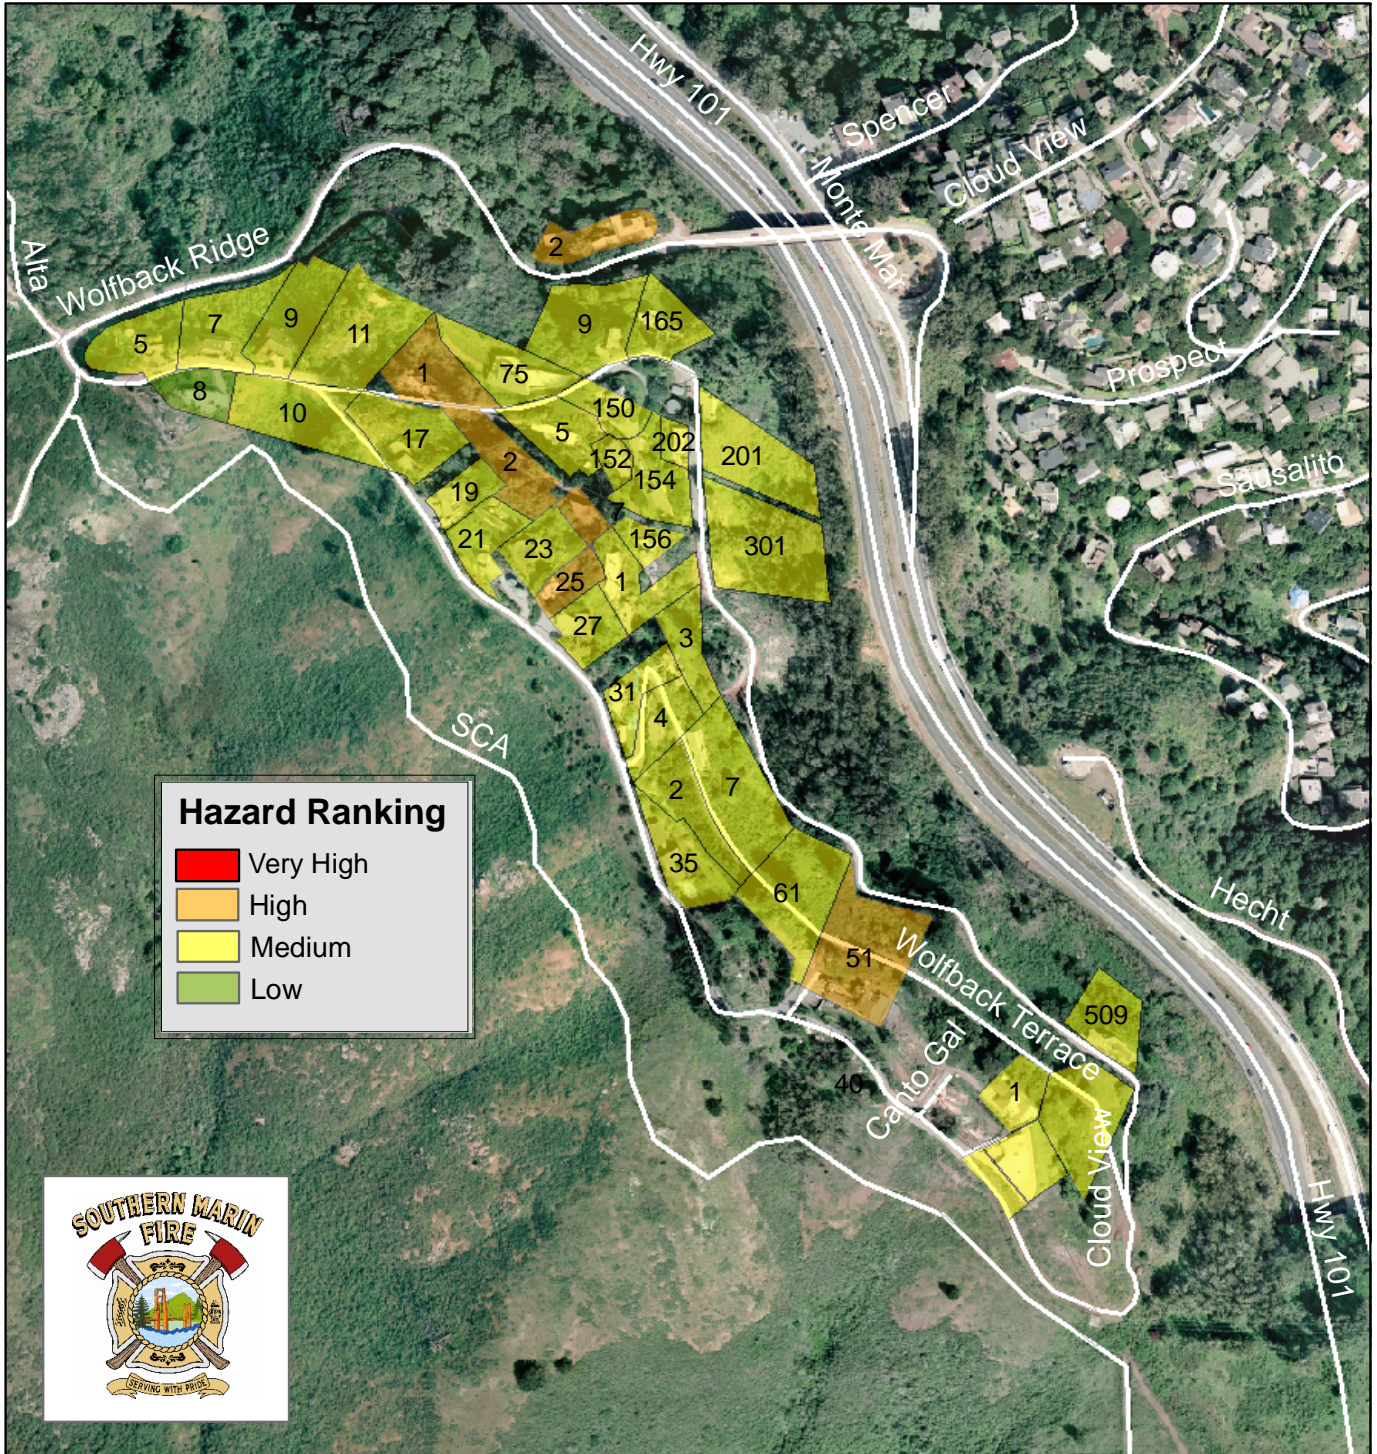

Wolfback Ridge Fire Hazard Assessment Inspections as of January 2010

Map by: Kent Julin
Wolfback_Ridge.mxd
July 9, 2010